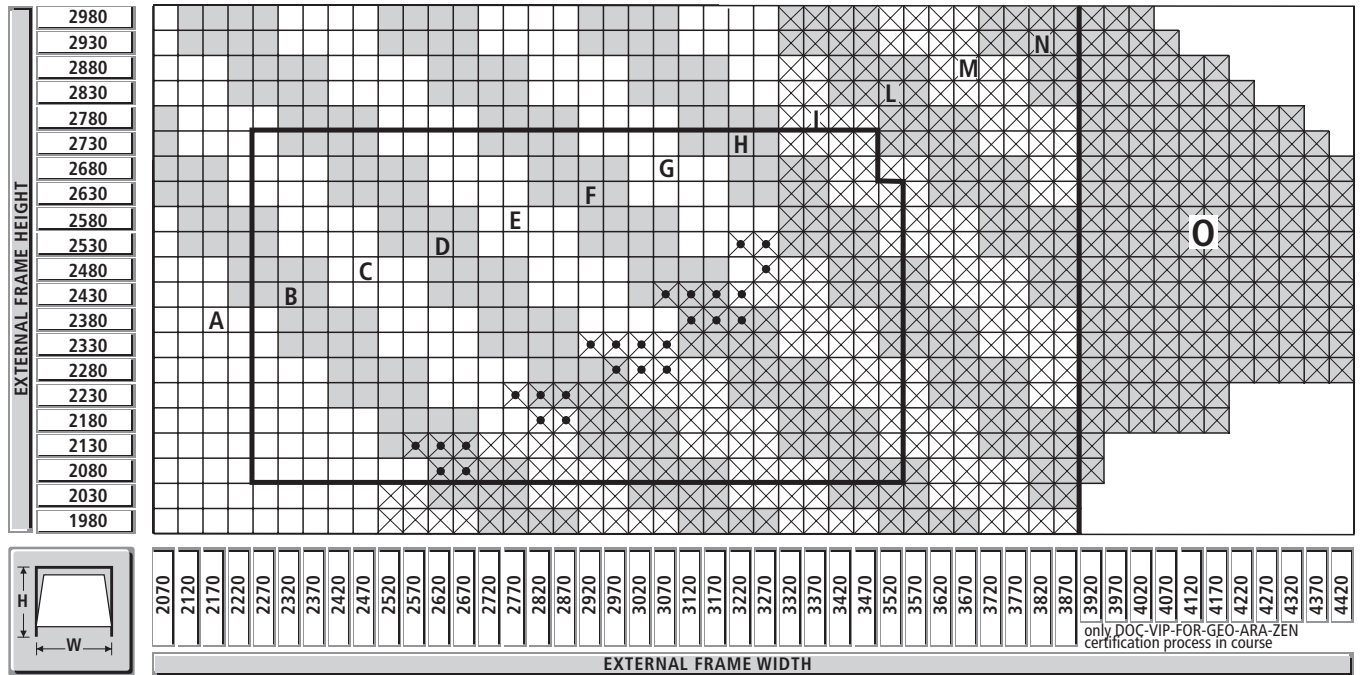

# SIZE TABLES - Garage door series Secur Plus

## Protruding leaf

Production limit with central standard pedestrian door  
NB: if with pedestrian door, the Securmatic motorisation is compulsory

Doors with frame uprights 135 mm wide (instead of 110 mm)

Doors with frame uprights 135 mm wide only in presence of pedestrian door