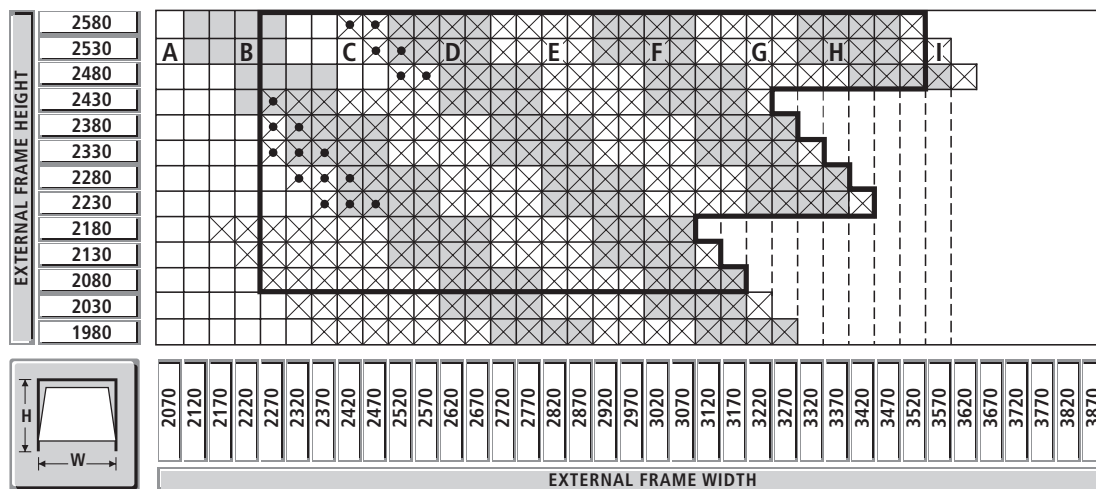

Non protruding leaf

Production limit with central standard pedestrian door
NB: if with pedestrian door, the Securmatic motorisation is compulsory

Doors with frame uprights 135 mm wide (instead of 110 mm)

Doors with frame uprights 135 mm wide only in presence of pedestrian door